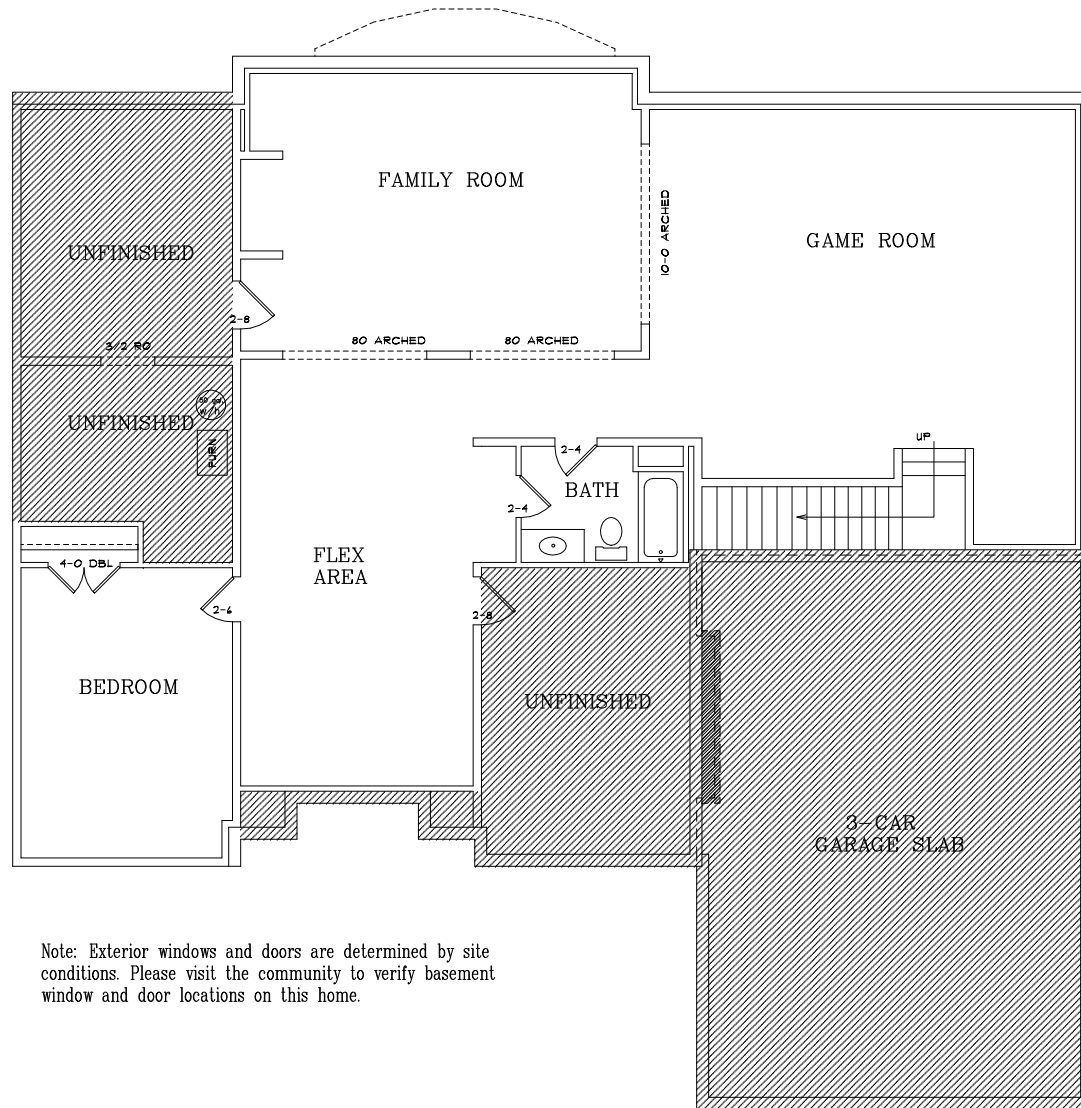

Veltre Estates  
Lot 4

Note: Exterior windows and doors are determined by site conditions. Please visit the community to verify basement window and door locations on this home.

FINISHED BASEMENT LAYOUT  
1630 SF